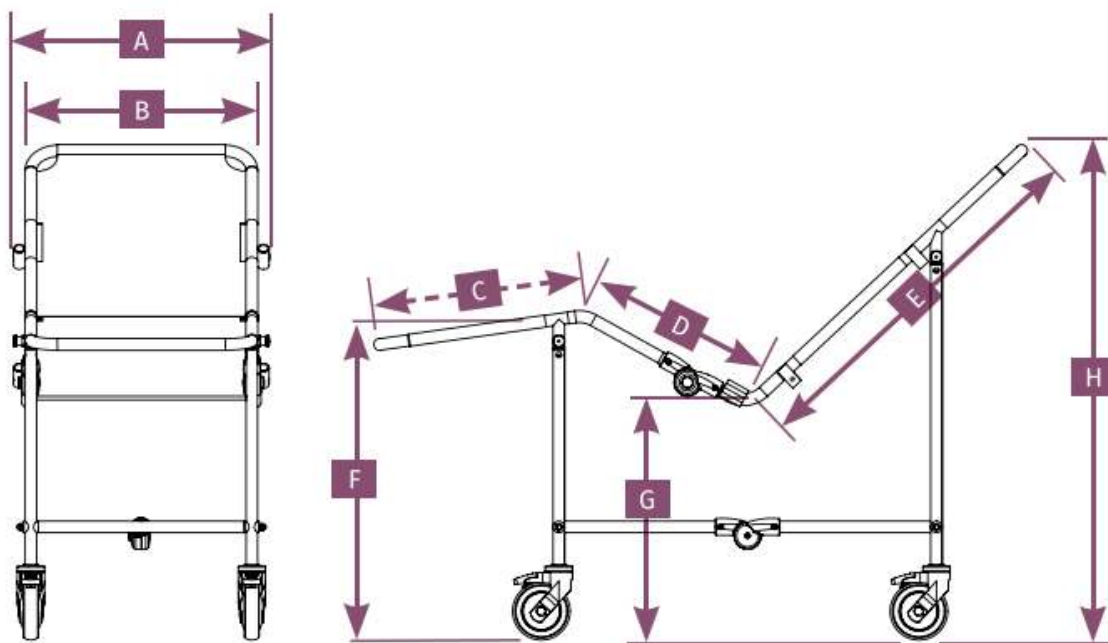

OPTIONAL ACCESSORIES

■ Washing Apertures

■ Head Rest

■ Velcro Rolls / Support Rolls

■ Travel bag

Ambre 200 Travel Shower Cradle Standard Sizing Matrix

Dimension	Open frame size	Folded frame size
A - Overall Width	557mm / 22"	557mm / 22"
B - Cradle Width	505mm / 20"	505mm / 20"
C - Calf	463mm / 18 $\frac{1}{4}$ "	463mm / 18 $\frac{1}{4}$ "
D - Thigh	405mm / 16"	N/A
E - Back Length	812mm / 32"	812mm / 32"
F - Knee Height	714mm / 28 $\frac{1}{4}$ "	N/A
G - Hip Height	534mm / 21"	N/A
H - Overall Height	1074mm / 42 $\frac{1}{4}$ "	250mm / 10"
I - Overall Length	670mm / 26 $\frac{1}{2}$ "	670mm / 26 $\frac{1}{2}$ "
Overall Dimensions Folded	1010mm / 39 $\frac{3}{4}$ "	920mm / 36 $\frac{1}{4}$ "